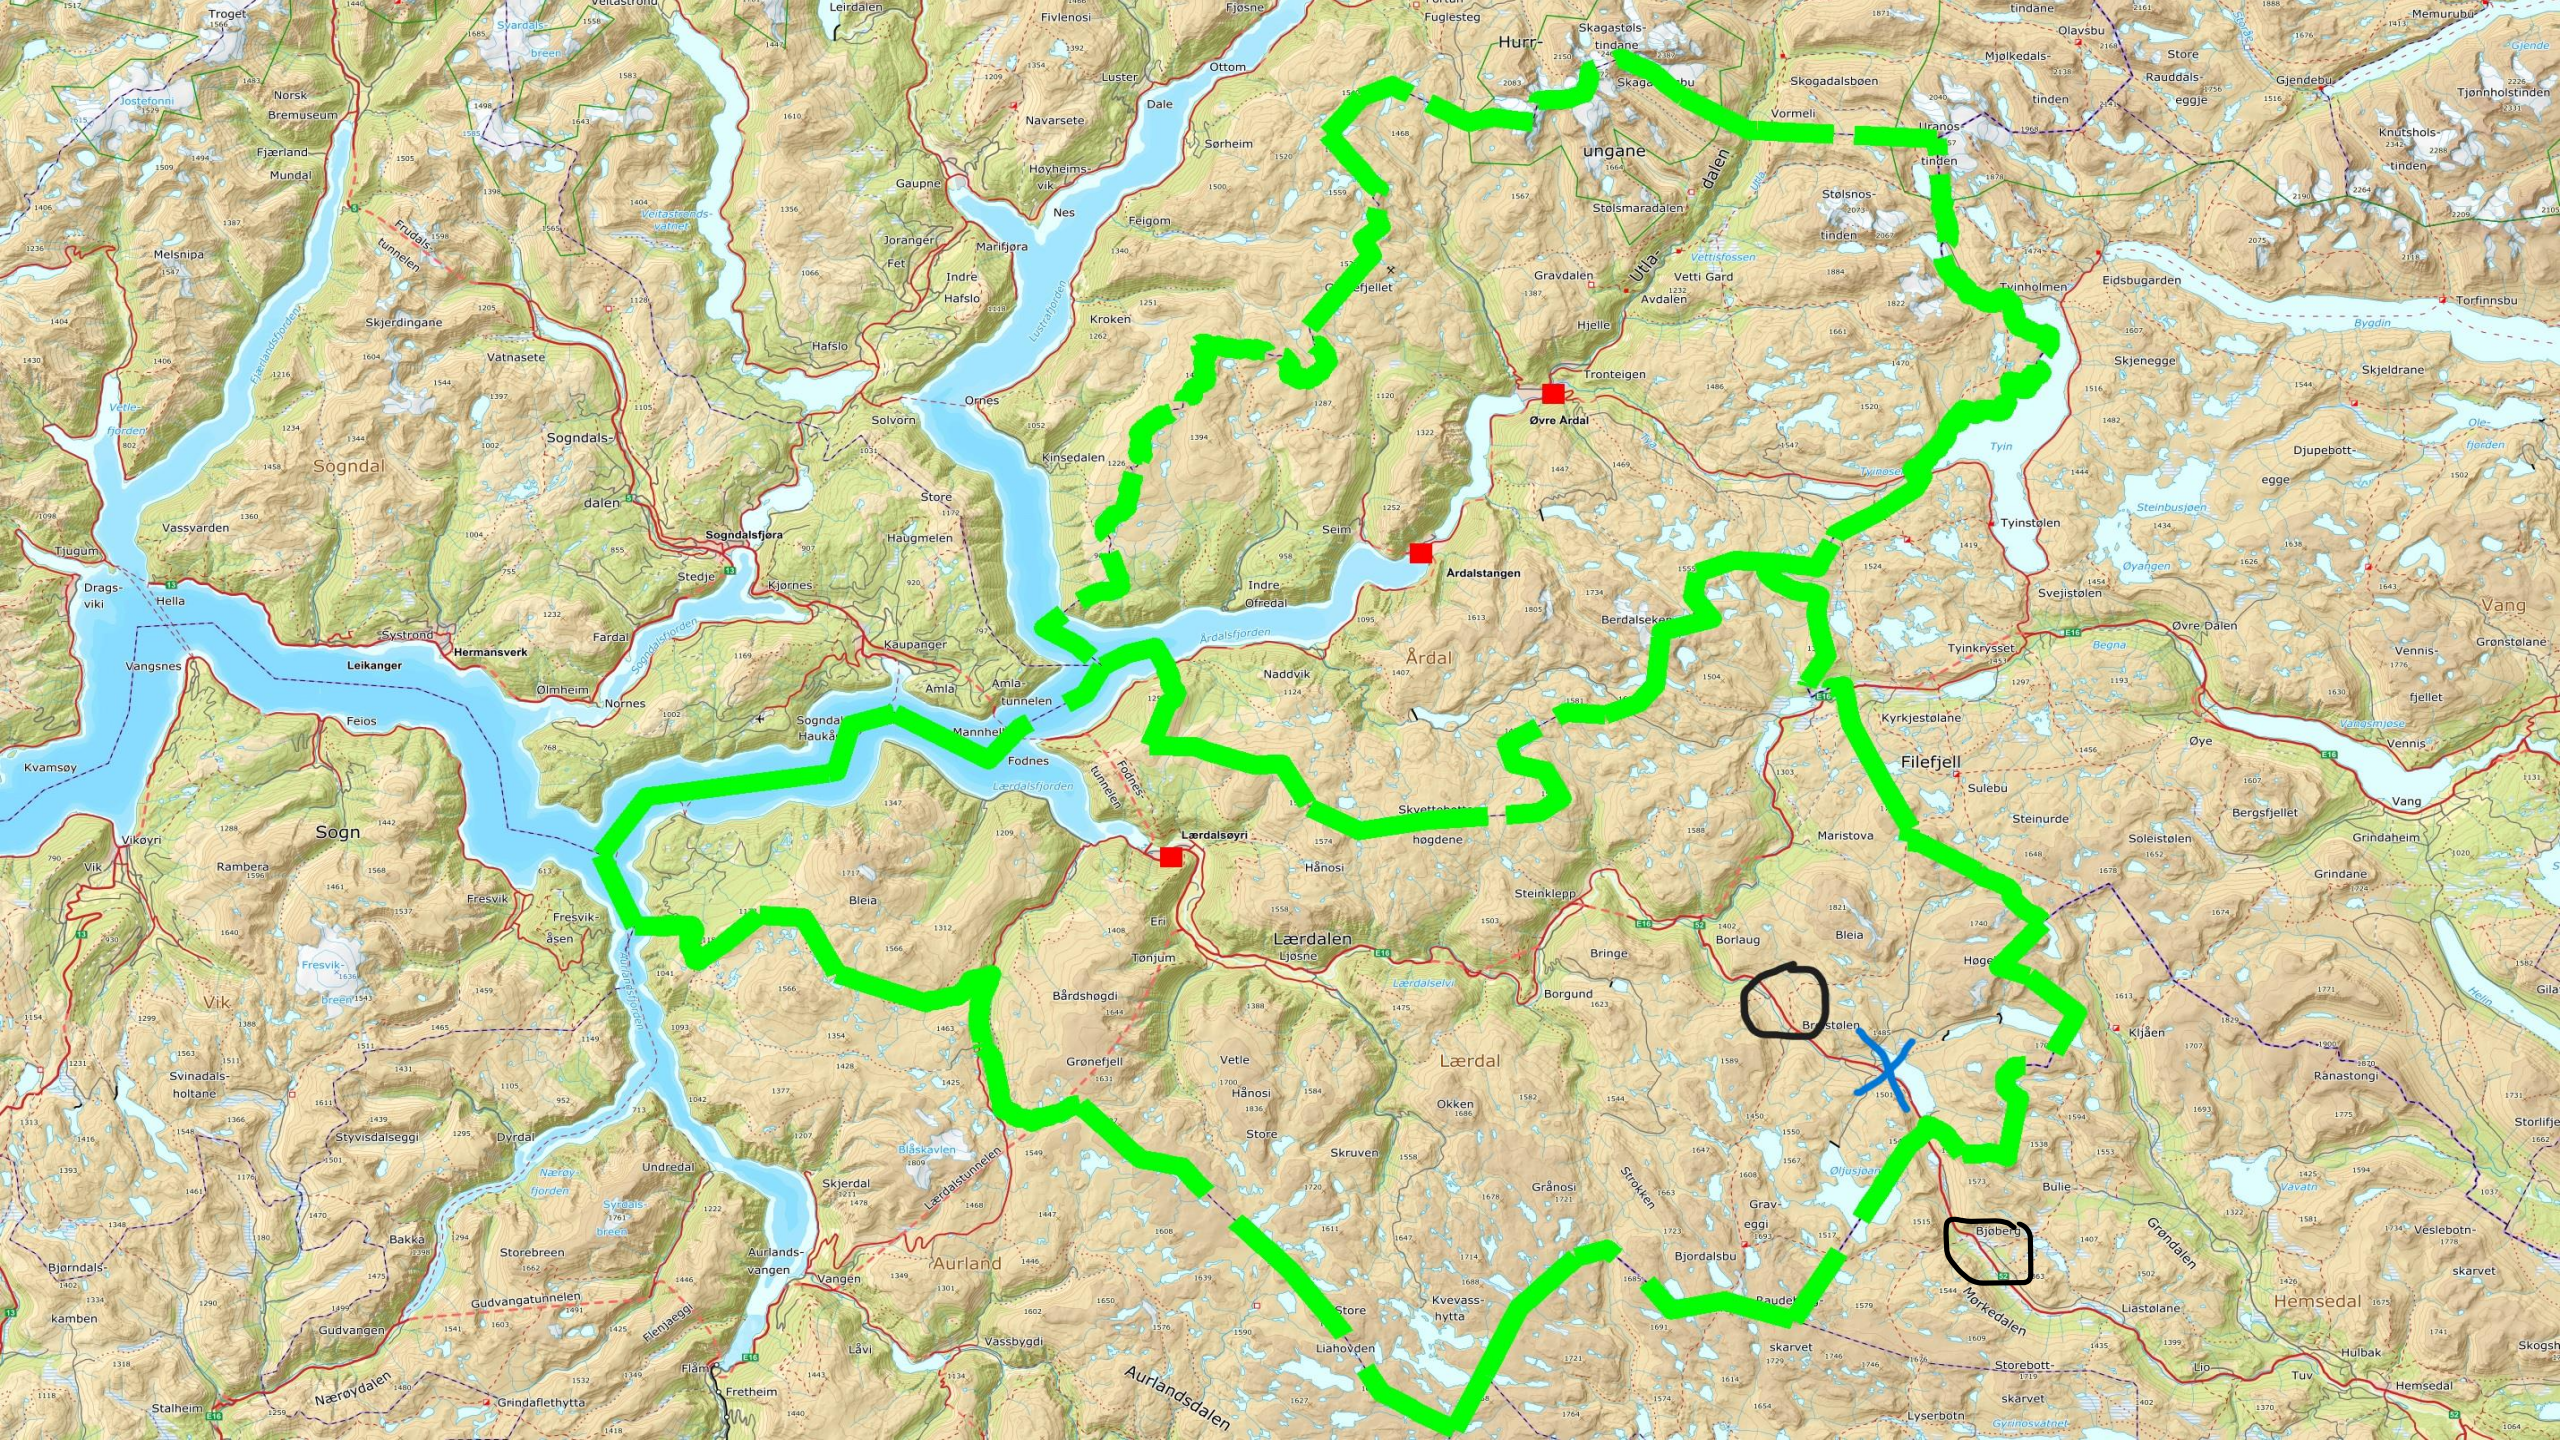

CALL OUT

TRAFIKKULYKKE U/ FASTKLEMT ELDREVATNET
14:46 22/01

1. Melding

Kolonne

Ulykkestad

A photograph of an airplane cabin aisle, showing a person in a dark uniform standing near a row of seats. The word "Evakuering" is overlaid in the center of the image. The image has a light blue tint and a semi-transparent dark overlay on the right side. A red and white checkered border is at the bottom.